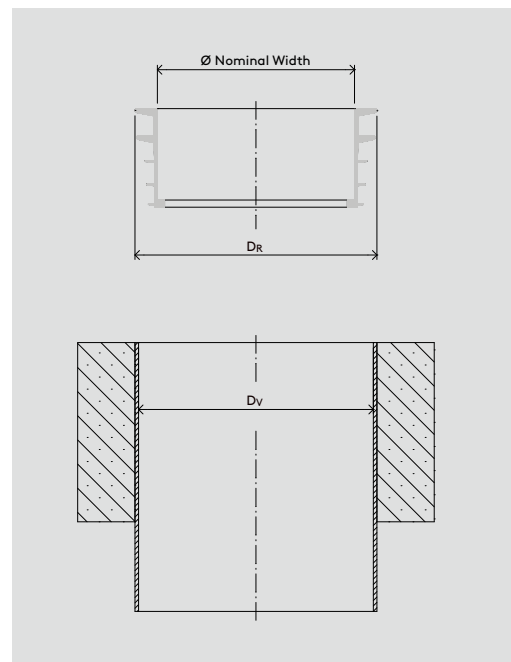

Accessories Flat Roof/Installation Parts

b/s/t Universal Anti Backflow Seal

Specification ← Material
EPDM

Pack size
Diameter 50 mm, 75 mm, 90 mm, 110 mm
4 units/box, incl. lubricant

Diameter 125 mm, 160 mm
1 unit/box, incl. lubricant

For the safe connection of outlet and vent pipes to existing downpipes without pipe coupling.

WG 4995 ←

Nominal Width	Product No.	D_R^{**} Ø [mm]	D_V^{***} Ø [mm]
DN 50 (Ø 50 mm)	210-U050	61-77	57-75
DN 70 (Ø 75 mm)	210-U075	87-108	83-106
DN 80 (Ø 90 mm)	210-U090	105-111	101-108
DN 100 (Ø 110 mm)	210-U110	120-135	116-131
DN 125 (Ø 125 mm)	210-U125	152-160	148-158
DN 150 (Ø 160 mm)	210-U160	194-200	190-195